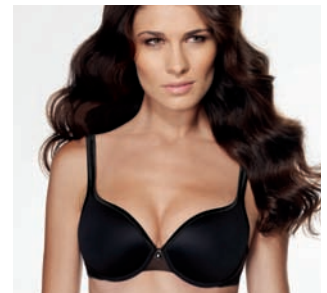

Shape Sensation WHP

Ref. no. 601-379-519

Ⓟ:43% Ⓟ:38% Ⓞ:19% Ⓜ:B-E/70-90

£ 39,90 ☒

Ⓞ:cotton, Ⓜ:elastane, Ⓟ:lycra, Ⓝ:nylon, Ⓟ:polyester, Ⓟ:polyamide, Ⓜ:spandex, Ⓞ:wool, Ⓞ:other, example: Ⓞ:53% = 53% cotton Ⓜ= Size