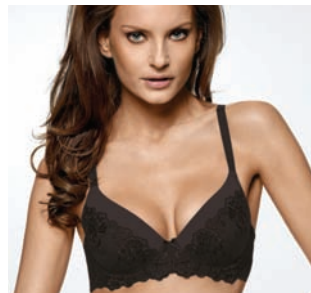

Ⓜ:C-F/70-90 £ 23,90

Sexy Angel WHU

Ref. no. 601-790-636

Ⓟ:78% Ⓟ:13% Ⓞ:9% Ⓜ:A-DD/70-85

£ 24,90

Loretta Soft 01 W

Ref. no. 601-140-116

Ⓟ:75% Ⓜ:25% Ⓜ:B-D/75-95,