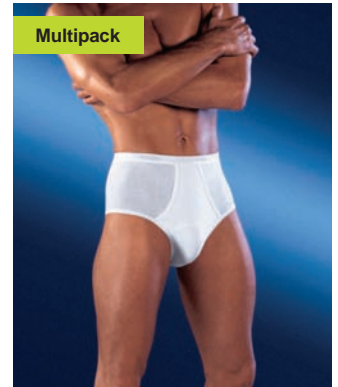

Basic Maxi
Ref. no. 202-106-104
©:96% ②:4% [S]:S-XXXL
2-Pack £ 20,50
Ord. price: 21,60 GBP ■ ■ □